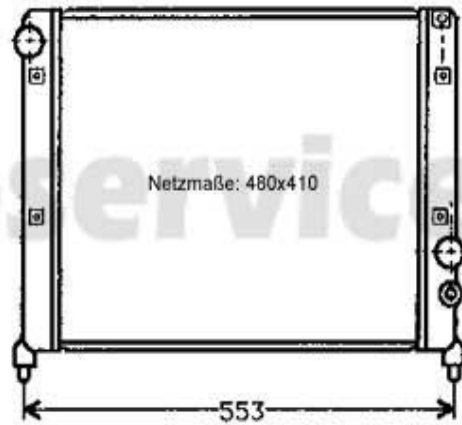

2. MK 22903
3.0

1	MK22068	Motorkühler 75,90 2.0 TS/2.5 V6, 164/Super 2.0 TS	214.40 EUR
2	MK22903	Motorkühler 75,SZ,RZ 3.0 V6	289.00 EUR