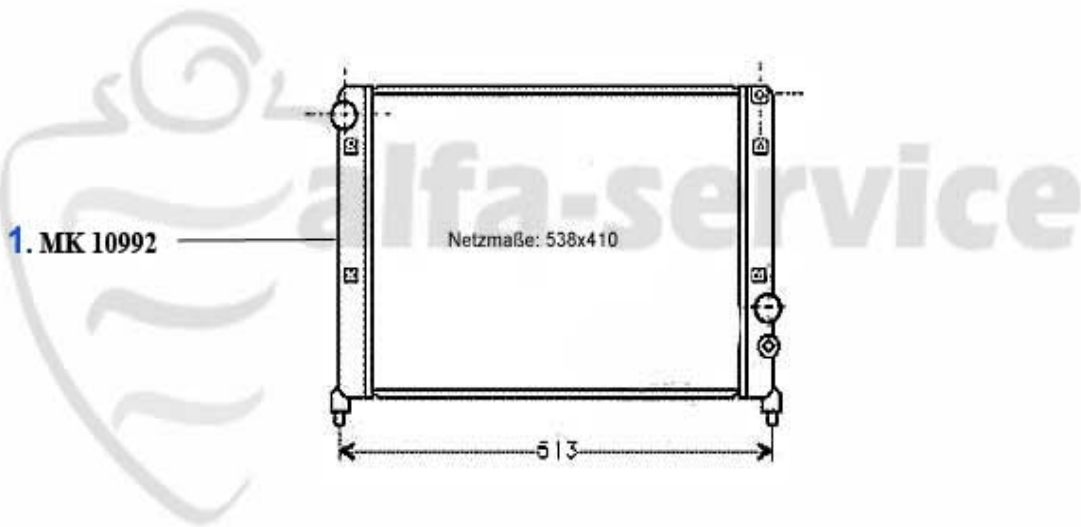

Kühler/Radiator 75 2.0/2.4 TD

1 MK10992 Motorkühler 75,90 2.0/2.4 TD

286.22 EUR