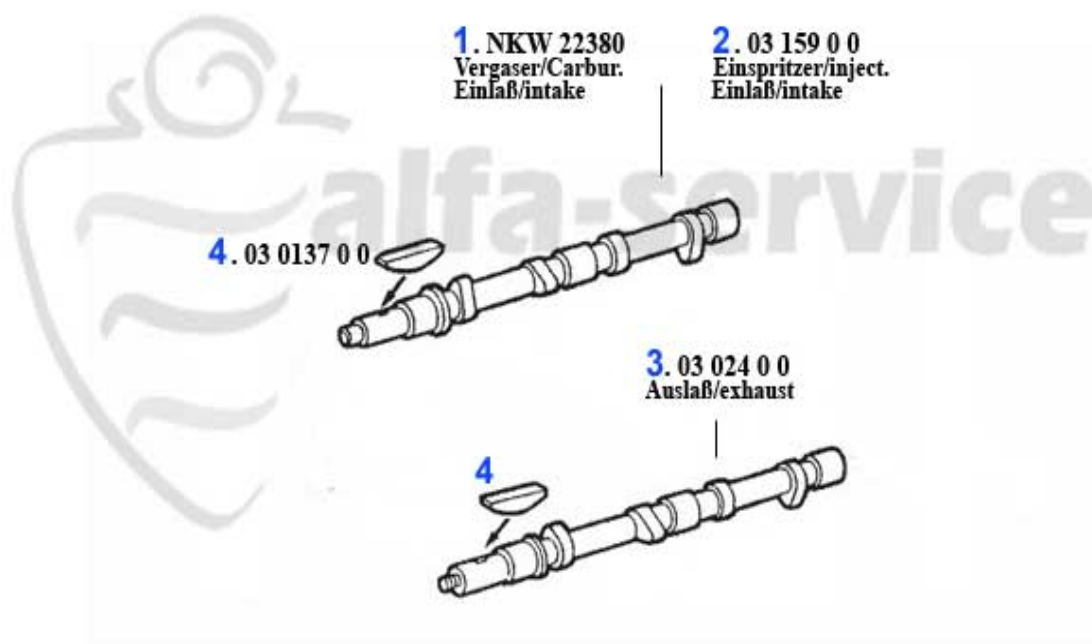

Nockenwelle/Camshaft 75 1.6/1.8/2.0/IE

1	NKW22380 Nockenwelle (Einlaß) 75,Spider'90 (115),Alfetta,Giulietta 1.6/1.8 Vergaser	230.82 EUR
2	03 159 0 0 Nockenwelle Einlaß Spider'90,75 1.6 /1.8/2.0ie	200.04 EUR
3	03 024 0 0 Nockenwelle Einlass/Auslaß 105er, 116er,1750-2000 Vergaser,75 und Einspritzer nur Auslass	201.00 EUR
4	03 137 0 0 Keil für Nockenwelle	2.42 EUR