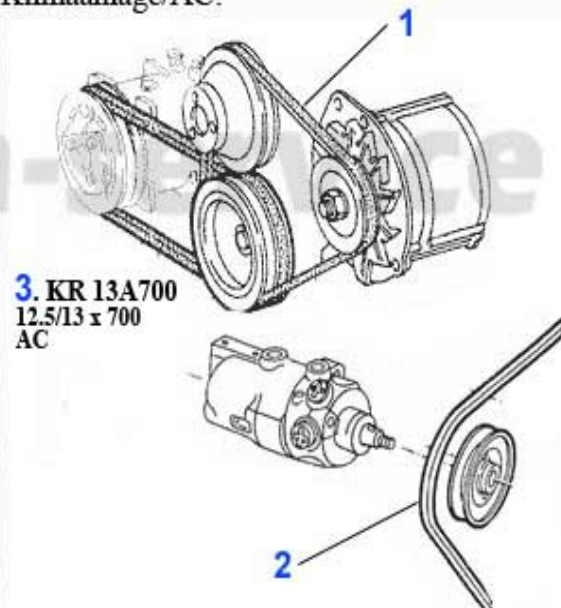

mit/with
Klimaanlage/AC: