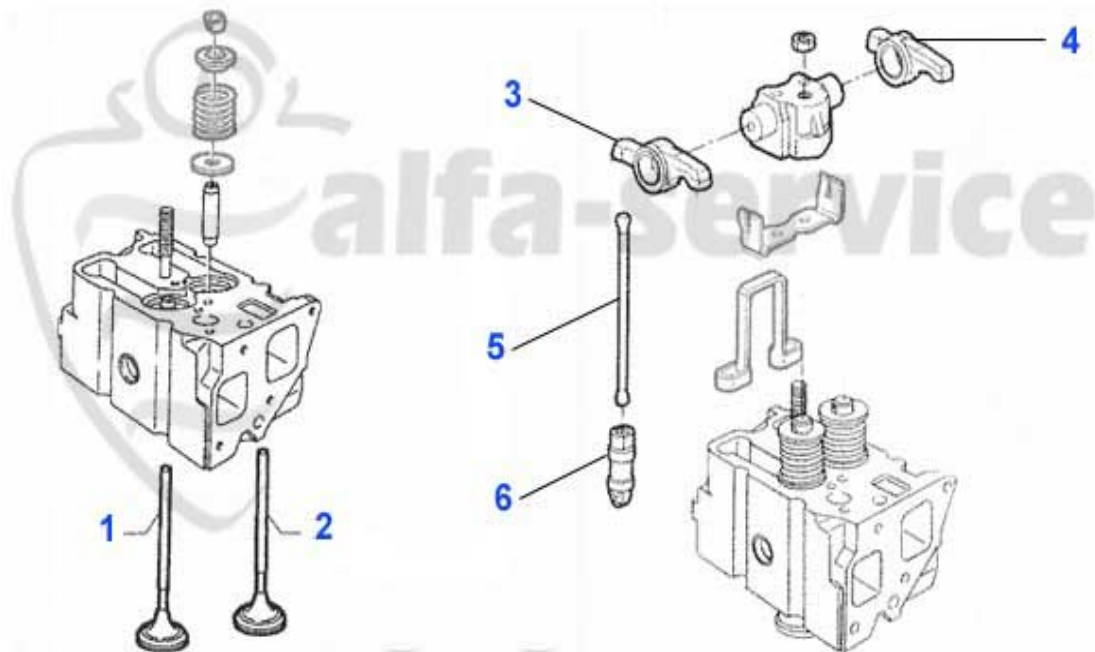

Ventiltrieb/Valve Train 75 TD

1	VA91438	Ventil-Auslaß 155,164/Super 2.5 TD, 33 (905/7) 1.8 TD,75 2.0/2.4 TD	81.55 EUR
2	VE91437	Ventil-Einlaß 155,164/Super 2.5 TD, 33 (905/7) 1.8 TD	37.85 EUR
3	KH95513	Kipphebel Auslaß 75,155,164/Super TD	42.58 EUR
4	KH95512	Kipphebel Einlaß 75,155,164/Super TD	42.58 EUR
5	SS96243	Stößelstange 33 (905/7),75,155, 164/Super TD	13.23 EUR
6	HST07198	Stößel 33 (905/7),75,155,164/Super TD	28.73 EUR