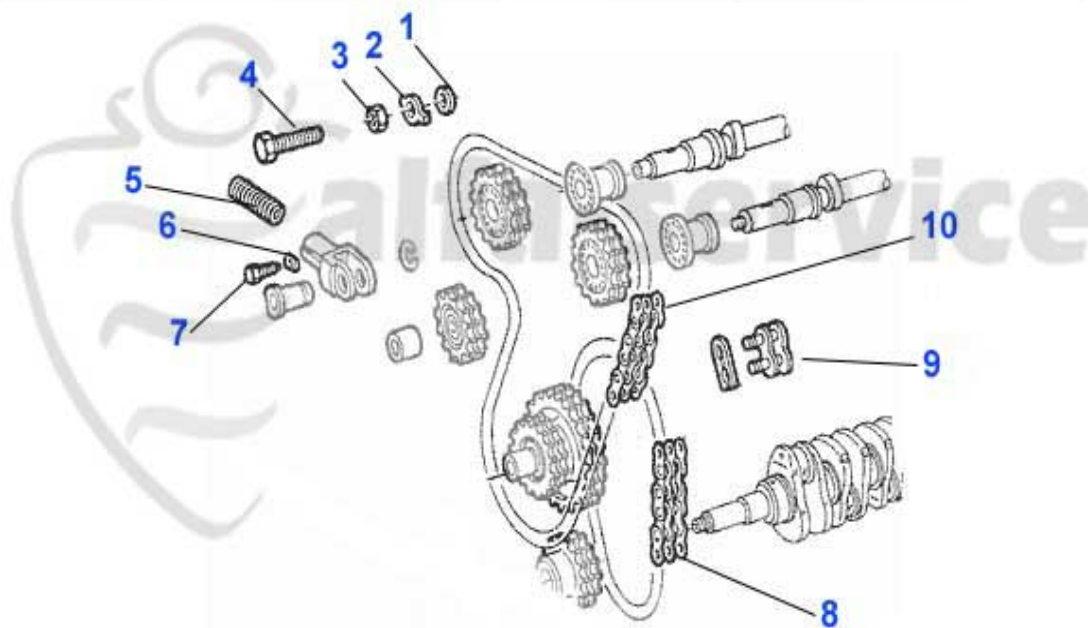

Steuerkette/Timing Chain 75 1.6/1.8/2.0/IE

1	03 122 0 0	Unterlegscheibe f.Bef-mutter Nocke	0.98 EUR
2	03 123 0 0	Sicherungsblech Nockenwelle	1.64 EUR
3	03 121 0 0	Befestigungsmutter Kettenrad Nocke	2.11 EUR
4	03 098 0 0	Nockenwellensicherungsschraube	1.54 EUR
5	03 120 0 0	Feder f. Kettenspanner	5.75 EUR
6	03 100 0 0	Keil Kettenspanner	4.00 EUR
7	03 101 0 0	Schraube für Kettenspanner	3.90 EUR
8	03 047 0 0 I	Steuerkette IWIS 1300-2000 kurz endlos	40.52 EUR
8	03 047 0 0	RIWIS RACING Steuerkette kurz 1300-2000 endlos	45.90 EUR
8	03 047 0 0	Steuerkette 1300-2000 kurz endlos	20.31 EUR
9	03 048 0 0	Kettenschloß	3.18 EUR
10	03 046 0 0 I	Steuerkette IWIS 1750-2000 inkl. Kettenschloß	74.89 EUR
10	03 249 0 0 I	Steuerkette IWIS 1600 inkl. Kettenschloß	74.97 EUR
10	03 249 0 0	Steuerkette lang 1600 inkl. Kettenschloß	36.72 EUR
10	03 249 0 0	RIWIS RACING Steuerkette 1600 inkl. Kettenschloß	86.17 EUR
10	03 046 0 0	RIWIS RACING Steuerkette 1750-2000 inkl. Kettenschloß	86.17 EUR
10	03 046 0 0	Steuerkette lang 1750-2000 inkl. Kettenschloß	37.85 EUR