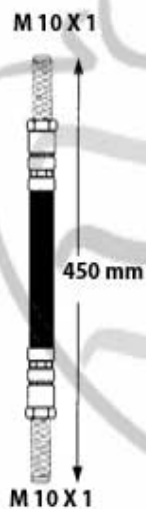

Bremsschlauch/Brake Hose 75

1. BS 510084
vorne/front